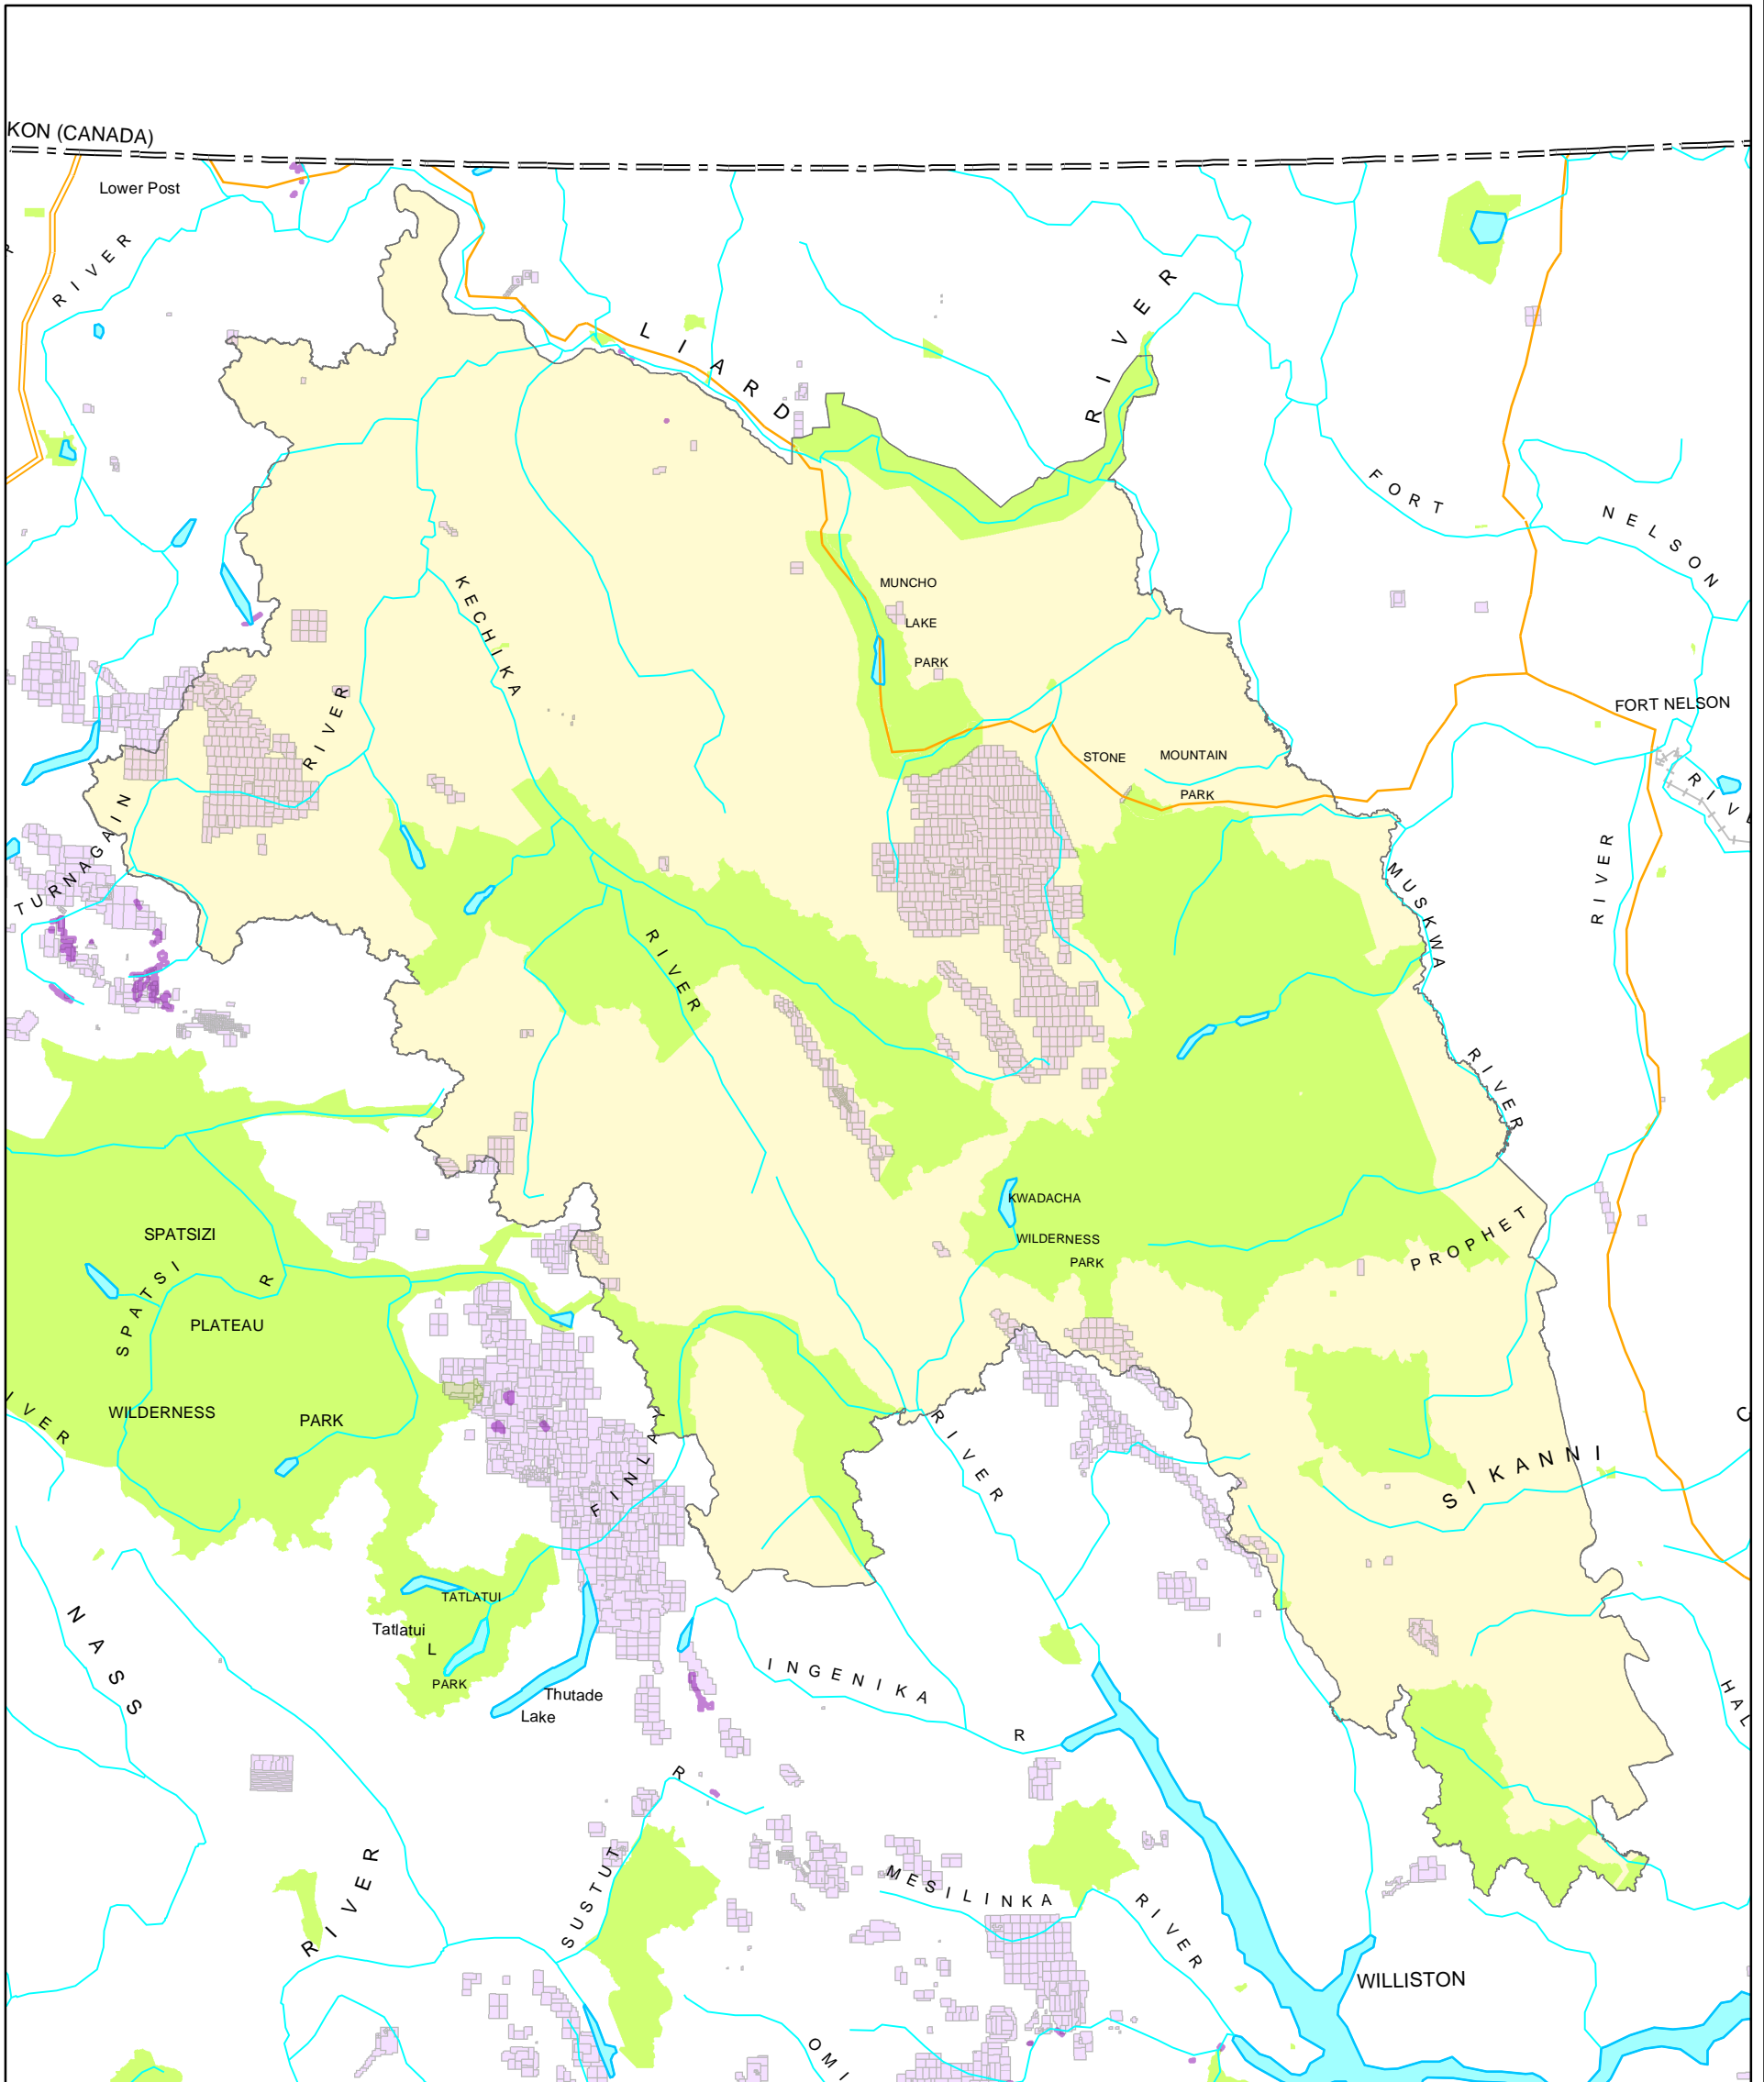

Mineral Tenure within the Muskwa-Kechika Management Area

(Mineral Titles current to January 26, 2006)

- Muskwa-Kechika Boundary
- Mineral Tenure**
- Placer
- Mineral
- Muskwa-Kechika Boundary

File: w:/em/vic/mtb/Workarea/kebilns/mineral/muskwa/mxds/mk_overview.mxd
 January 27, 2006
 Ministry of Energy, Mines and Petroleum Resources
 Mineral Titles Branch